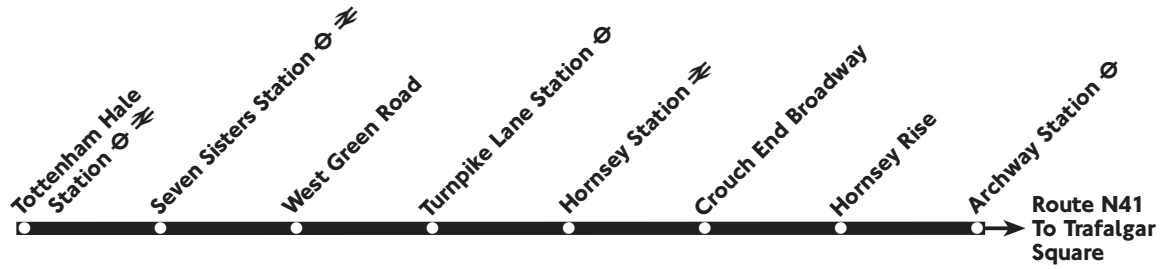

41

Daily

N41

Every night

Tottenham Hale - Hornsey - Archway

Monday - Friday

	N41	N41	N41	N41	N41	N41	N41	N41	N41	N41	N41	N41	N41	N41
Tottenham Hale Station	0004	0019	0034	0049	0104		0404	0424		0524		0617		1842
Seven Sisters Station	0008	0023	0038	0053	0108	Then	0408	0428	Then	0528	Then	0621	Then	1848
West Green Road Black Boy Lane	0012	0027	0042	0057	0112	every	0412	0432	every	0532	about	0625	about	1853
Turnpike Lane Station	0017	0032	0047	0102	0117	30	0417	0437	20	0537	every	0630	every	1902
Crouch End Broadway	0021	0036	0051	0106	0121	minutes	0421	0441	minutes	0541	10 minutes	0636	5 minutes	1910
Hornsey Rise Favourite	0024	0039	0054	0109	0124	until	0424	0444	until	0544	until	0640	until	1916
Archway Station	0028	0044	0058	0114	0128		0428	0449		0549		0645		1923
Tottenham Hale Station	1849		1939	1949			2340	2352						
Seven Sisters Station	1855	Then	1943	1953	Then		2344	2356						
West Green Road Black Boy Lane	1900	about	1947	1957	about		2348	2400						
Turnpike Lane Station	1909	every	1953	2003	every		2353	0005						
Crouch End Broadway	1917	7-8 minutes	1959	2009	10 minutes		2357	0009						
Hornsey Rise Favourite	1922	until	2003	2013	until		2400	0012						
Archway Station	1929		2008	2018			0005	0017						