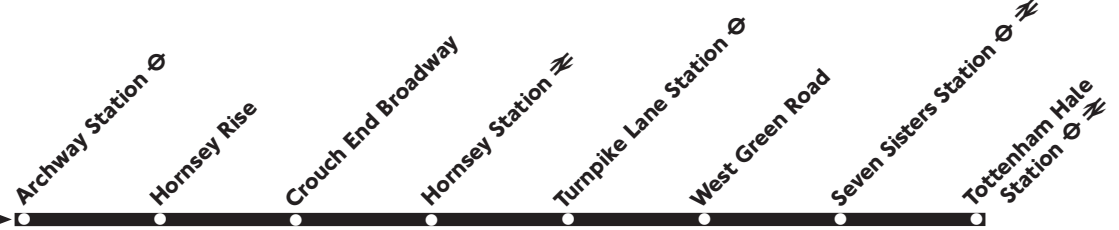

All journeys on route N41 continue beyond Archway to Trafalgar Square - please see separate timetable.

Operated by Arriva London for London Buses 5.2.05 T6002O

41

Archway - Hornsey - Tottenham Hale

Daily

N41

Every night

Route N41
From Trafalgar Square →

Monday - Friday

	N41		N41		N41		N41		N41		N41		N41			
Archway Station ☺	0005	0020	0120	0140	0340	0408	0438	0453	0508	0523	0538	0550	Then	0619		
Hornsey Rise Favourite	0009	0024	Then	0124	0144	Then	0344	0412	0442	0457	0512	0527	0542	0554	about	0623
Crouch End Broadway	0013	0028	every	0128	0148	every	0348	0416	0446	0501	0516	0531	0546	0558	every	0628
Turnpike Lane Station ☺	0018	0033	20	0133	0153	30	0353	0421	0451	0506	0521	0536	0551	0603	10	0634
West Green Road Black Boy Lane	0021	0036	minutes	0136	0156	minutes	0356	0424	0454	0509	0524	0539	0554	0606	mins	0637
Seven Sisters Station ☺ ⇌	0024	0039	until	0139	0159	until	0359	0427	0457	0512	0527	0542	0557	0609	until	0641
Tottenham Hale Station ☺ ⇌	0029	0044		0144	0204		0404	0432	0502	0517	0532	0547	0602	0614		0646
Archway Station ☺	0628		0710		1923		2015		2355							
Hornsey Rise Favourite	0632	Then	0715	Then	1929	Then	2020	Then	2359							
Crouch End Broadway	0637	about	0720	about	1935	about	2028	about	0003							
Turnpike Lane Station ☺	0644	every	0727	every	1944	every	2032	every	0008							
West Green Road Black Boy Lane	0647	8 minutes	0731	5 minutes	1949	8 minutes	2035	10 minutes	0011							
Seven Sisters Station ☺ ⇌	0651	until	0736	until	1954	until	2039	until	0014							
Tottenham Hale Station ☺ ⇌	0656		0742		1959		2042		0019							